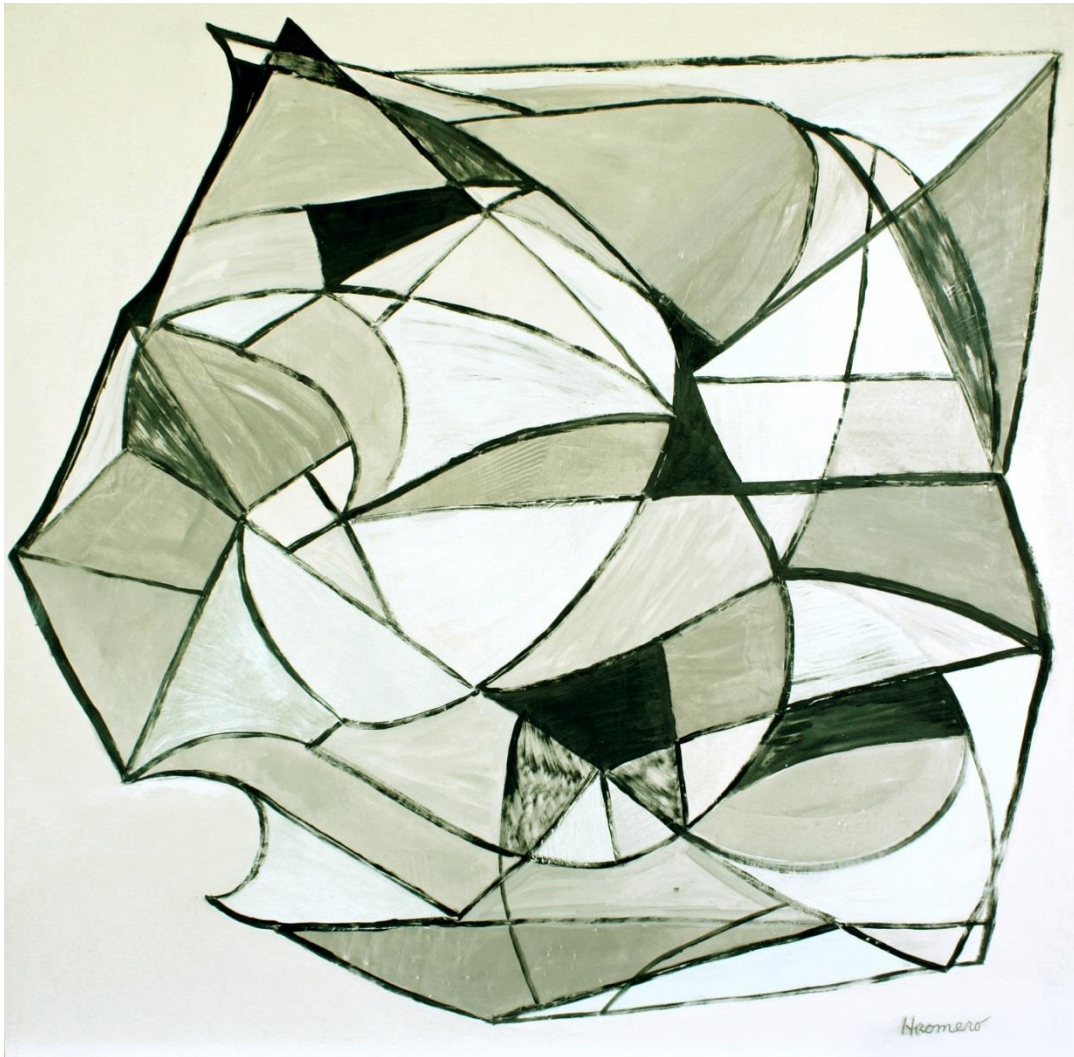

Hector Romero Design
artist-designer

Olympia
2014, fresco on birch panel
48" x 48"
©2014 Hector Romero

please contact for availability.
accepting commissions.

T 760 898 9591 e contact@hectorromerodesign.com
www.hectorromerodesign.com